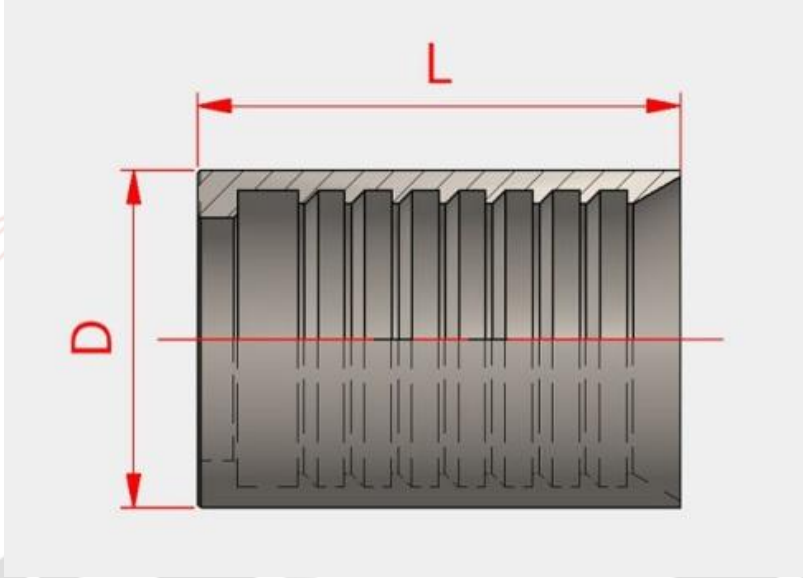

### Technical Specifications

Stock Code	Hose	L	D
THR TX-07800-03	3/16"	23	14,5
THR TX-07800-04	1/4"	30	17
THR TX-07800-05	5/16"	30	20
THR TX-07800-06	3/8"	32	22
THR TX-07800-08	1/2"	34	25
THR TX-07800-10	5/8"	36	28,5
THR TX-07800-12	3/4"	45	32
THR TX-07800-16	1"	53	38