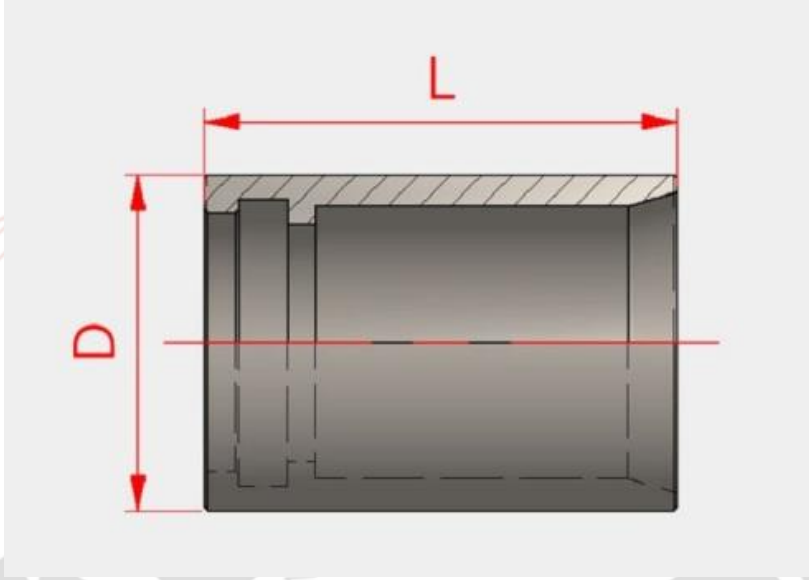

Products > Hose Nozzles > Sockets

TEFLON SOCKETS

Technical Specifications

Stock Code	Hose	L	D
THR TF-00400-03	3/16"	27	12
THR TF-00400-04	1/4"	30	14
THR TF-00400-05	5/16"	30	16
THR TF-00400-06	3/8"	31	19
THR TF-00400-08	1/2"	34	24
THR TF-00400-10	5/8"	37	27
THR TF-00400-12	3/4"	42	30
THR TF-00400-16	1"	51	36,5