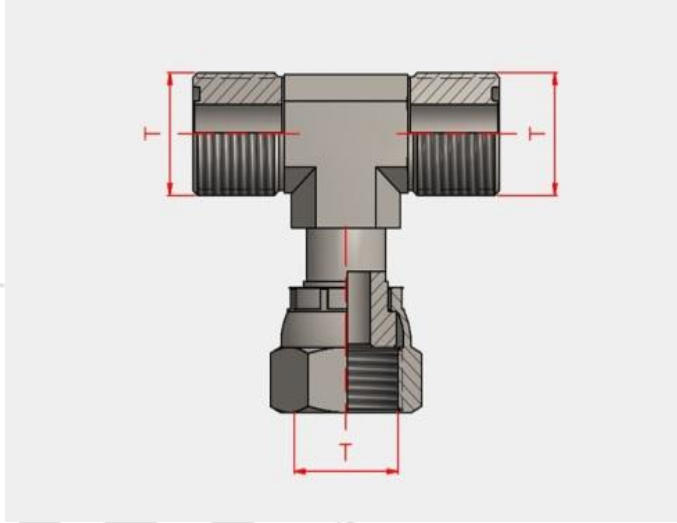

Products > Fittings > OFRS Elbows-TE Couplings OFRS Center Leg TE Couplings

Technical Specifications

Stock Code	T
THR 45500-14-14	9/16" - 18
THR 45500-17-17	11/16" - 16
THR 45500-21-21	13/16" - 16
THR 45500-25-25	1" - 14
THR 45500-30-30	1" 3/16 - 12
THR 45500-37-37	1" 7/16 - 12
THR 45500-42-42	1" 11/16 - 12