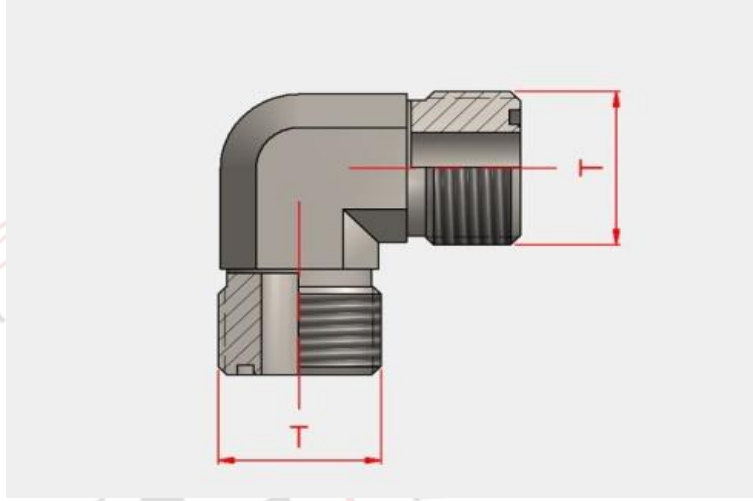

# Products > Fittings > OFRS Elbows-TE Couplings OFRS Elbows

## Technical Specifications

Stock Code	T
THR 11750-14-14	9/16" - 18
THR 11750-17-17	11/16" - 16
THR 11750-21-21	13/16" - 16
THR 11750-25-25	1" - 14
11750-30-30	1" 3/16 - 12
THR 11750-37-37	1" 7/16 - 12
THR 11750-42-42	1" 11/16 - 12