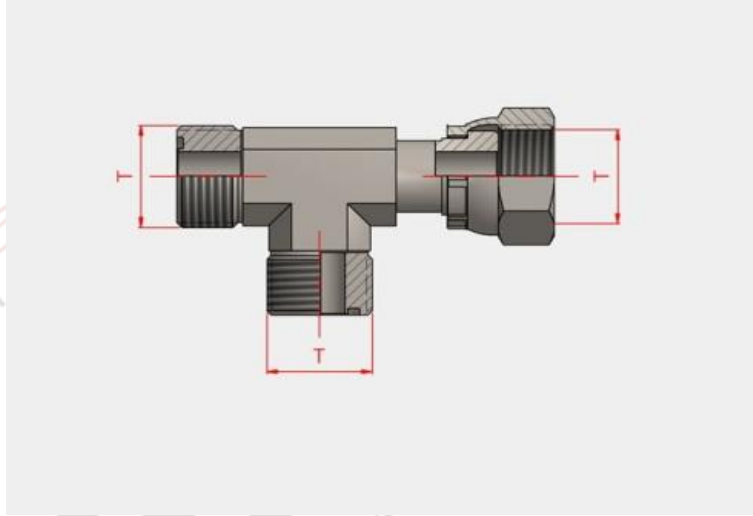

Products > Fittings > OFRS Elbows-TE Couplings OFRS Side Leg TE Couplings

Technical Specifications

Stock Code	T
THR 30710-14-14	9/16" - 18
THR 30710-17-17	11/16" - 16
THR 30710-21-21	13/16" - 16
THR 30710-25-25	1" - 14
THR 30710-30-30	1" 3/16 - 12
THR 30710-37-37	1" 7/16 - 12
THR 30710-42-42	1" 11/16 - 12