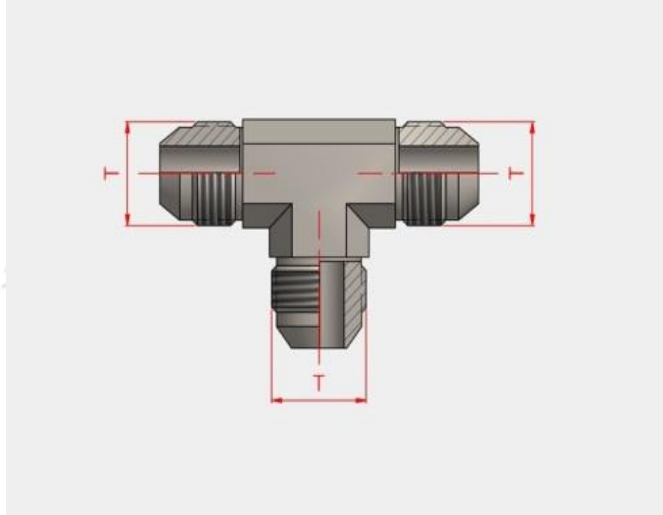

Products > Fittings > UNF Elbows-TE Couplings

UNF TE Couplings

Technical Specifications

Stock Code	T
THR 54110-11-11	7/16" - 20 UNF
THR 54110-12-12	1/2" - 20 UNF
THR 54110-14-14	9/16" - 18 UNF
THR 54110-16-16	5/8" - 18 UNF
THR 54110-19-19	3/4" - 16 UNF
THR 54110-22-22	7/8" - 14 UNF
THR 54110-27-27	1" 1/16 - 12 UNF
THR 54110-33-33	1" 5/16 - 12 UNF
THR 54110-42-42	1" 5/8 - 12 UNF