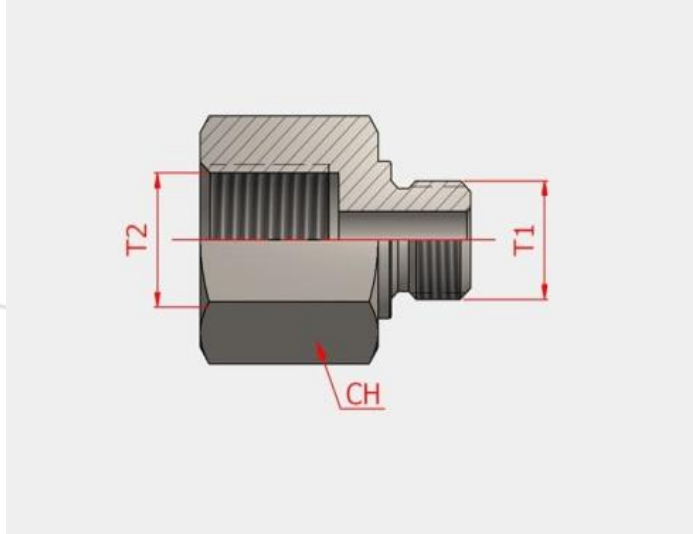

### Technical Specifications

Stock Code	T2	T1	CH
THR 50550-02-02	R1/8" - 28	R1/8" - 28	14
THR 50550-02-04	R1/8" - 28	R1/4" - 19	19
THR 50550-04-02	R1/4" - 19	R1/8" - 28	19
THR 50550-04-04	R1/4" - 19	R1/4" - 19	19
THR 50550-04-06	R1/4" - 19	R3/8" - 19	24
THR 50550-04-08	R1/4" - 19	R1/2" - 14	30
THR 50550-06-04	R3/8" - 19	R1/4" - 19	24
THR 50550-06-06	R3/8" - 19	R3/8" - 19	24
THR 50550-06-08	R3/8" - 19	R1/2" - 14	30
THR 50550-06-16	R3/8" - 19	R3/4" - 14	36
THR 50550-10-06	R1/2" - 14	R3/8" - 19	30
THR 50550-10-10	R1/2" - 14	R1/2" - 14	30
THR 50550-10-16	R1/2" - 14	R3/4" - 14	36
THR 50550-10-24	R1/2" - 14	R1" - 11	41
THR 50550-16-10	R3/4" - 14	R1/2" - 14	36
THR 50550-16-24	R3/4" - 14	R1" - 11	41
THR 50550-16-30	R3/4" - 14	R1" 1/4 - 11	55
THR 50550-24-16	R1" - 11	R3/4" - 14	41
THR 50550-24-32	R1" - 11	R1" 1/4 - 11	55
THR 50550-24-36	R1" - 11	R1" 1/2 - 11	60
THR 50550-32-24	R1" 1/4 - 11	R1" - 11	55
THR 50550-32-36	R1" 1/4 - 11	R1" 1/2 - 11	60
THR 50550-36-32	R1" 1/2 - 11	R1" 1/4 - 11	60