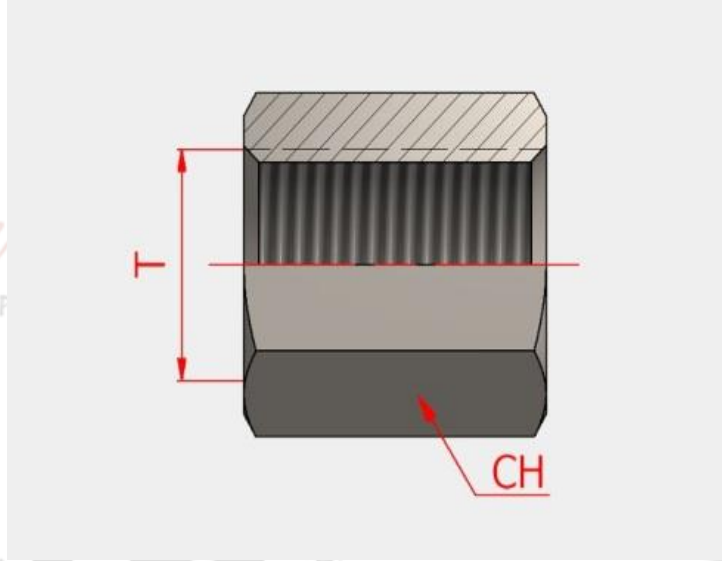

# Products > Fittings > Muffs-Reductions BSP Six Corner Sleeves

## Technical Specifications

Stock Code	T	CH
THR 40100-02-02	R1/8" - 28	14
THR 40100-04-04	R1/4" - 19	17
THR 40100-06-06	R3/8" - 19	22
THR 40100-08-08	R1/2" - 14	27
THR 40100-16-16	R3/4" - 14	32
THR 40100-24-24	R1" - 11	41
THR 40100-32-32	R1" 1/4 - 11	50
THR 40100-36-36	R1" 1/2 - 11	55